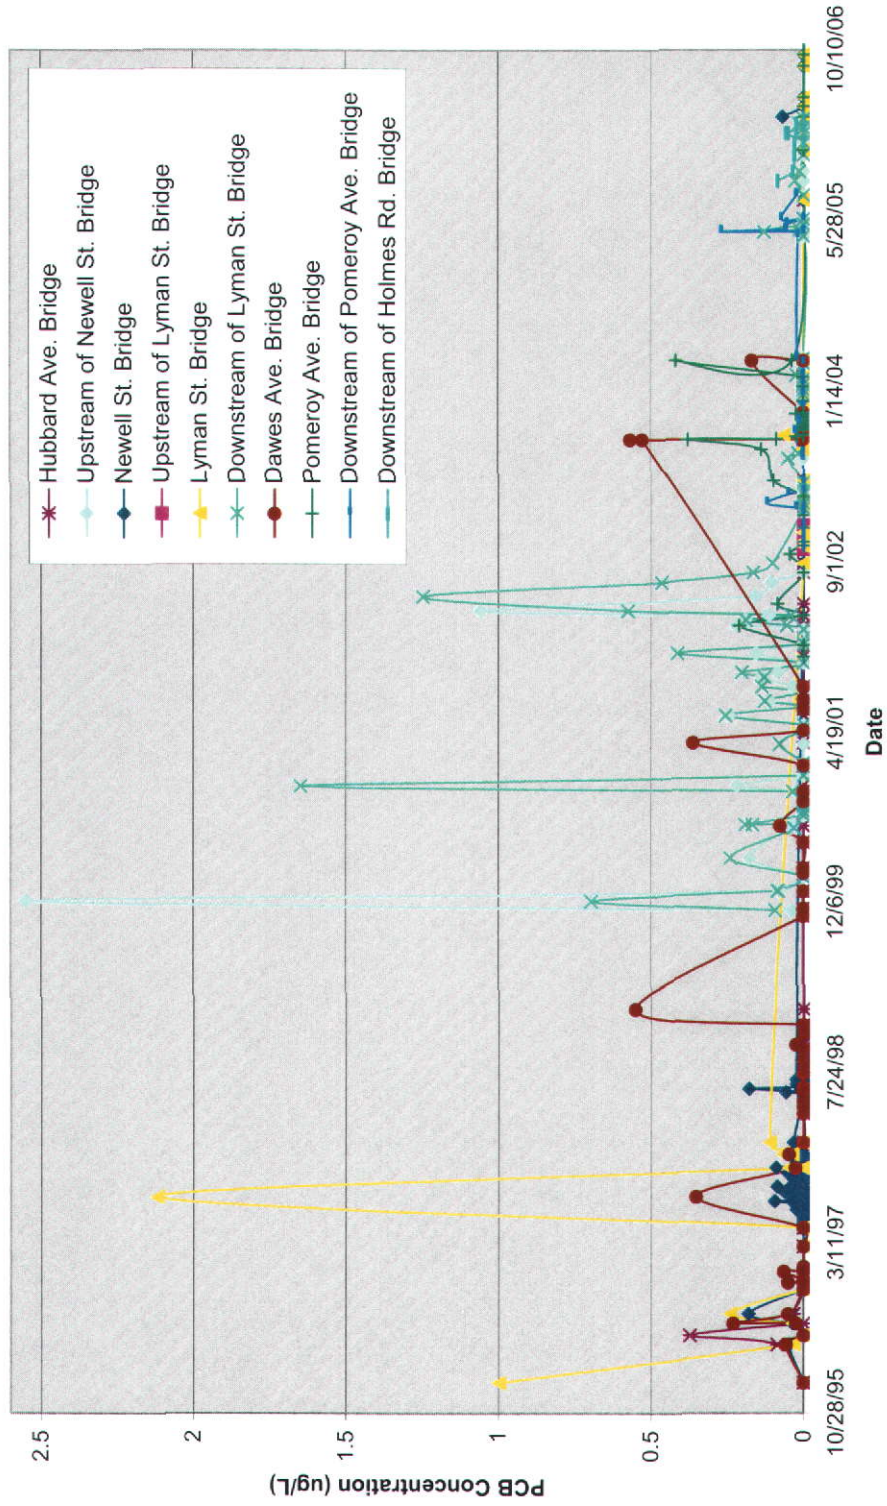

**Attachment A  
Housatonic River  
Dry Weather PCB Concentration  
EPA and GE Data (1995-2006)**

**Attachment A  
Housatonic River  
Wet Weather PCB Concentration  
EPA and GE Data (1995-2006)**